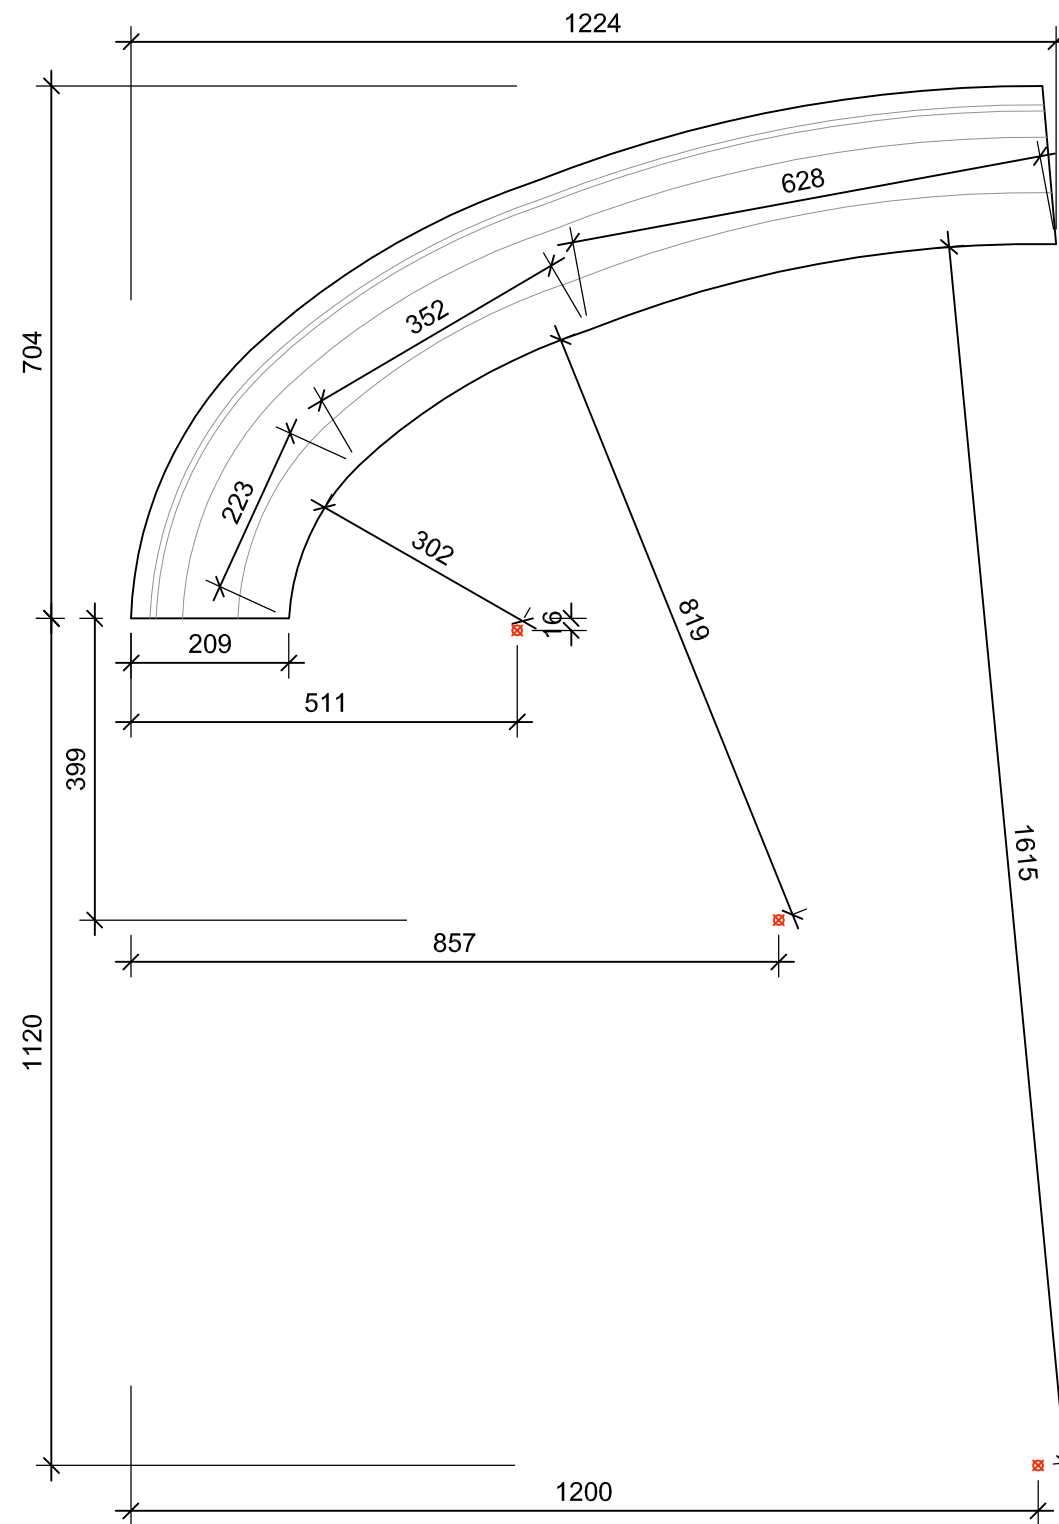

2200 ARCH DETAIL: Scale 1:20

2200 ARCH DETAIL: Scale 1:10

PRINT AT A3 FOR SCALES AS NOTED