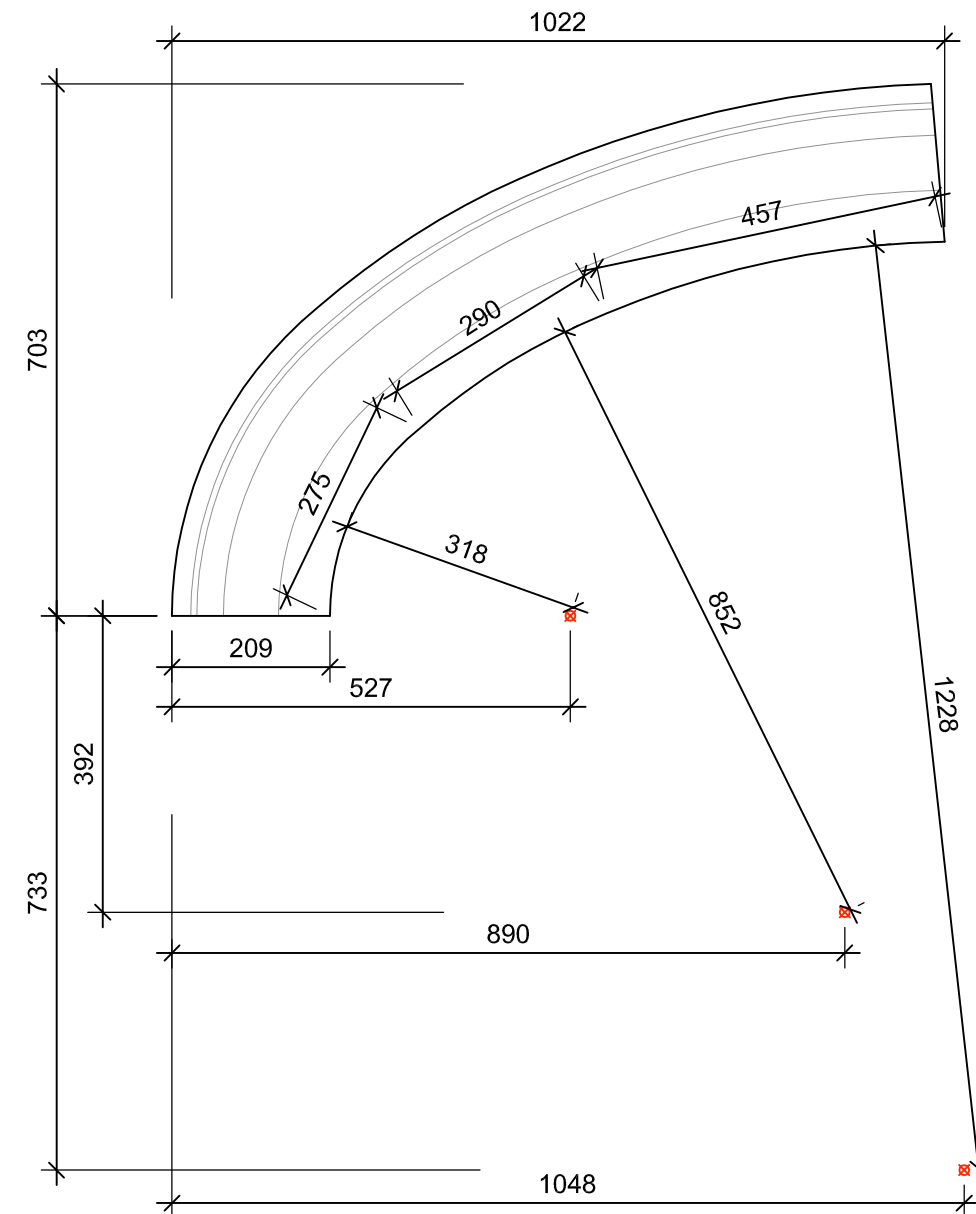

1800 ARCH DETAIL: Scale 1:20

1800 ARCH DETAIL: Scale 1:10

PRINT AT A3 FOR SCALES AS NOTED