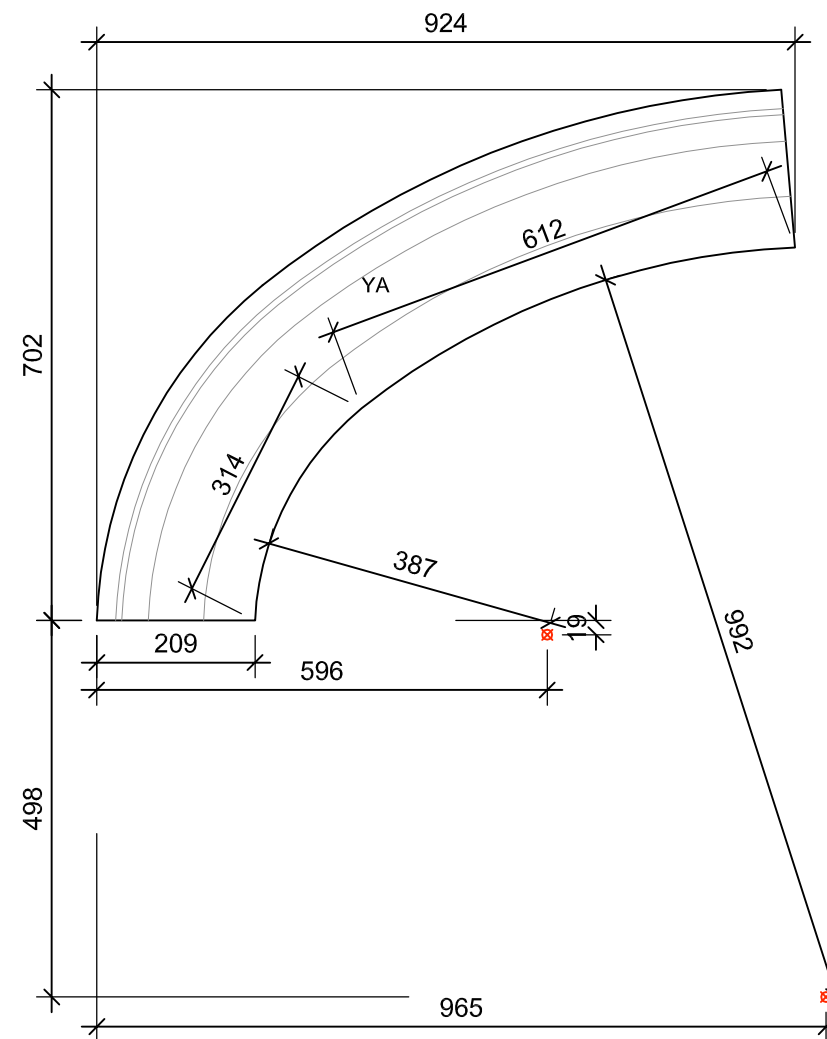

1600 ARCH DETAIL: Scale 1:20

1600 ARCH DETAIL: Scale 1:10

PRINT AT A3 FOR SCALES AS NOTED